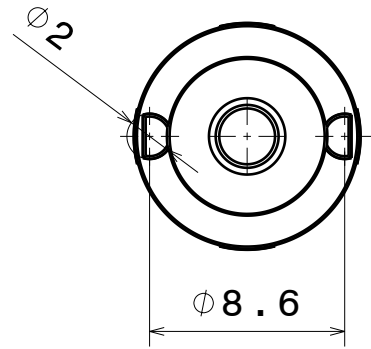

D

C

B

A

Front view

Isometric view

Top view

Bottom view

INDEX	PART NO	DESCRIPTION	MATERIAL	COLOUR
1	F10985	LISA2-M	PMMA	clear
2	F10991	LISA2-HLD-PIN-OSL	PC	black

Tolerances if not otherwise shown  
 According to DIN ISO 2768-1  
 Linear measures: class C  
 According to DIN ISO 2768-2  
 Form and position: class L

SIZE PART NUMBER

A4

FP11001

SCALE	3:1	WEIGHT	0,45 g	SHEET	1/1
-------	-----	--------	--------	-------	-----

D

A