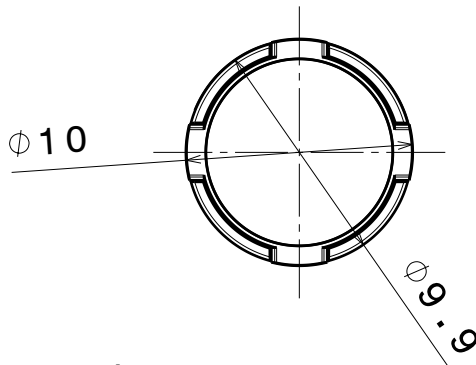

D

C

B

A

Front view

Isometric view

Top view

Bottom view

INDEX	PART NO	DESCRIPTION	MATERIAL	COLOUR
1	F10985	LISA2-M	PMMA	clear
2	F10991	LISA2-HLD-PIN-OSL	PC	black

Tolerances if not otherwise shown  
 According to DIN ISO 2768-1  
 Linear measures: class C  
 According to DIN ISO 2768-2  
 Form and position: class L

SIZE PART NUMBER

A4

FP11001

SCALE	3:1	WEIGHT	0,45 g	SHEET	1/1
-------	-----	--------	--------	-------	-----

D

A