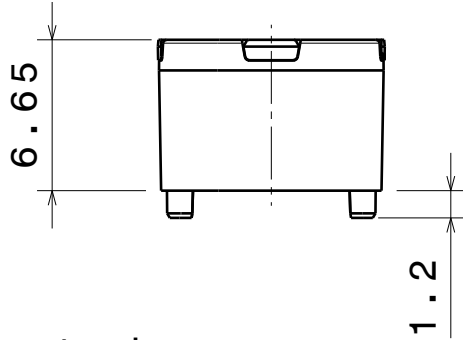

D

C

B

A

Front view

Isometric view

Top view

Bottom view

INDEX	PART NO	DESCRIPTION	MATERIAL	COLOUR
1	F10985	LISA2-M	PMMA	clear
2	F10991	LISA2-HLD-PIN-OSL	PC	black

Tolerances if not otherwise shown  
 According to DIN ISO 2768-1  
 Linear measures: class C  
 According to DIN ISO 2768-2  
 Form and position: class L

SIZE PART NUMBER

A4

FP11001

SCALE	3:1	WEIGHT	0,45 g	SHEET	1/1
-------	-----	--------	--------	-------	-----

D

A