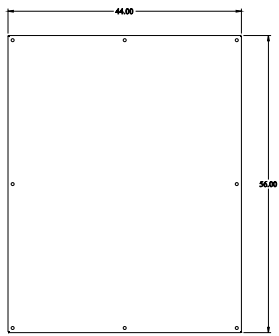

 **PART No. 1422N4B10FQT**  
for more information visit  
[www.hammfg.com](http://www.hammfg.com)  
Data subject to change without notice  
Isometric drawing Not to Scale

INNER PANEL

BACK VIEW

SIDE VIEW

TOP VIEW

FRONT VIEW

SIDE VIEW

BOTTOM VIEW

ISOMETRIC VIEW